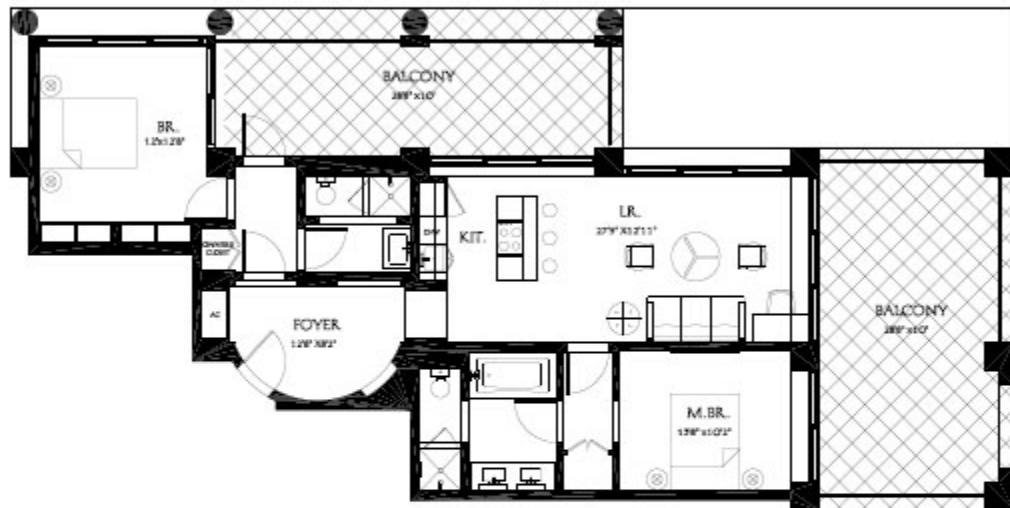

### Floor Plans

#### Floor plan A

AREA: 1,194 SQ.FT.

TRUMP INTERNATIONAL HOTEL @ TOWER  
FT. LAUDERDALE, FLORIDA  
EAST BLDG. UNIT TYPE A, 2 BEDROOM-#301  
SCALE: 1/8"=1'  
FEBRUARY 28, 2005

## Floor plan B

MICHAEL GRAVES ARCHITECT

AREA: 518 SQ. FT.

TRUMP INTERNATIONAL HOTEL & TOWER  
FT. LAUDERDALE, FLORIDA  
UNIT TYPE B, STUDIO  
SCALE: 1/4"=1'  
FEBRUARY 28, 2005

### Floor plan D Ground floor