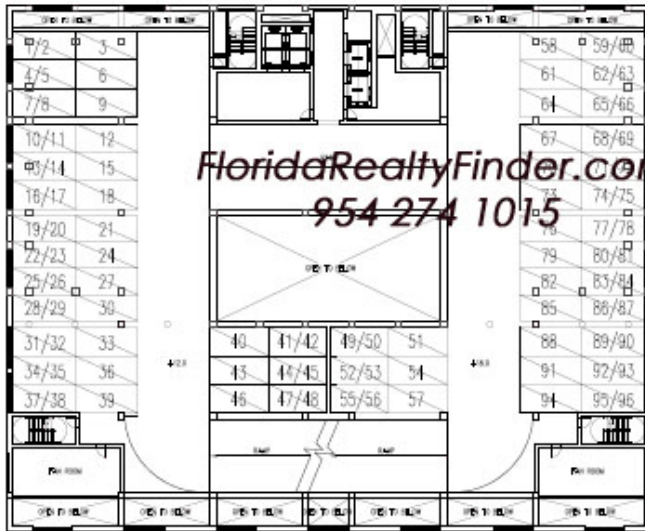

### Floor Plans

#### Floor plan A

AREA: 1,194 SQ.FT.

TRUMP INTERNATIONAL HOTEL @ TOWER  
FT. LAUDERDALE, FLORIDA  
EAST BLDG. UNIT TYPE A, 2 BEDROOM-#301  
SCALE: 1/8"=1'  
FEBRUARY 28, 2005

## Floor plan B

MICHAEL GRAVES ARCHITECT

AREA: 518 SQ. FT.

TRUMP INTERNATIONAL HOTEL & TOWER  
FT. LAUDERDALE, FLORIDA  
UNIT TYPE B, STUDIO  
SCALE: 1/4"=1'  
FEBRUARY 28, 2005

## 2<sup>nd</sup> Floor plan

MICHAEL GRAVES & ASSOCIATES

⊕  
SECOND FLOOR PLAN  
TRUMP INTERNATIONAL HOTEL & TOWER  
FORT LAUDERDALE, FLORIDA  
29 FEBRUARY 2007  
1/32" = 1'-0"

Floor plan D

MICHAEL GRAVES ARCHITECT