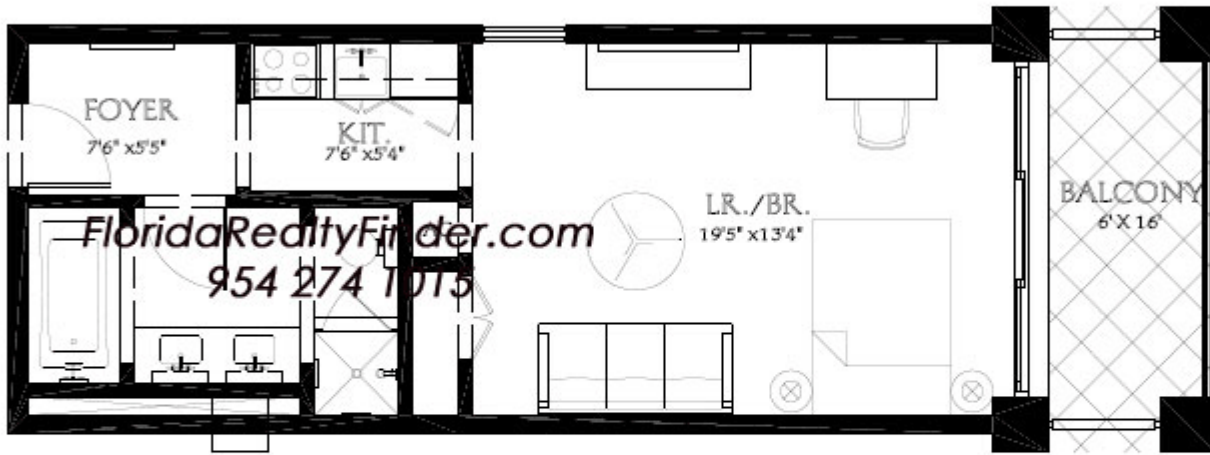

### Floor Plans

#### Floor plan A

AREA: 1,194 SQ.FT.

TRUMP INTERNATIONAL HOTEL @ TOWER  
FT. LAUDERDALE, FLORIDA  
EAST BLDG. UNIT TYPE A, 2 BEDROOM-#301  
SCALE: 1/8"=1'  
FEBRUARY 28, 2005

## Floor plan B

MICHAEL GRAVES ARCHITECT

AREA: 518 SQ. FT.

TRUMP INTERNATIONAL HOTEL & TOWER  
FT. LAUDERDALE, FLORIDA  
UNIT TYPE B, STUDIO  
SCALE: 1/4"=1'  
FEBRUARY 28, 2005

### Floor plan D Ground floor