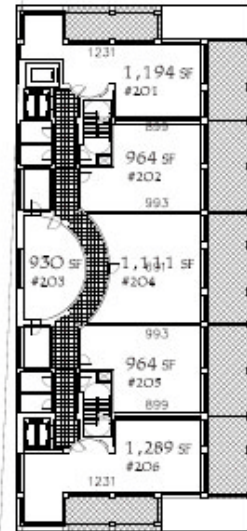

#### Floor plan A

AREA: 1,194 SQ.FT.

TRUMP INTERNATIONAL HOTEL @ TOWER  
FT. LAUDERDALE, FLORIDA  
EAST BLDG. UNIT TYPE A, 2 BEDROOM-#301  
SCALE: 1/8"=1'  
FEBRUARY 28, 2005

## Floor plan B

MICHAEL GRAVES ARCHITECT

AREA: 518 SQ. FT.

TRUMP INTERNATIONAL HOTEL & TOWER  
FT. LAUDERDALE, FLORIDA  
UNIT TYPE B, STUDIO  
SCALE: 1/4"=1'  
FEBRUARY 28, 2005

## 2<sup>nd</sup> Floor plan

MICHAEL GRAVES & ASSOCIATES

⊕  
SECOND FLOOR PLAN  
TRUMP INTERNATIONAL HOTEL & TOWER  
FORT LAUDERDALE, FLORIDA  
29 FEBRUARY 2007  
1/32" = 1'-0"

Floor plan D

MICHAEL GRAVES ARCHITECT

### Floor plan D Ground floor