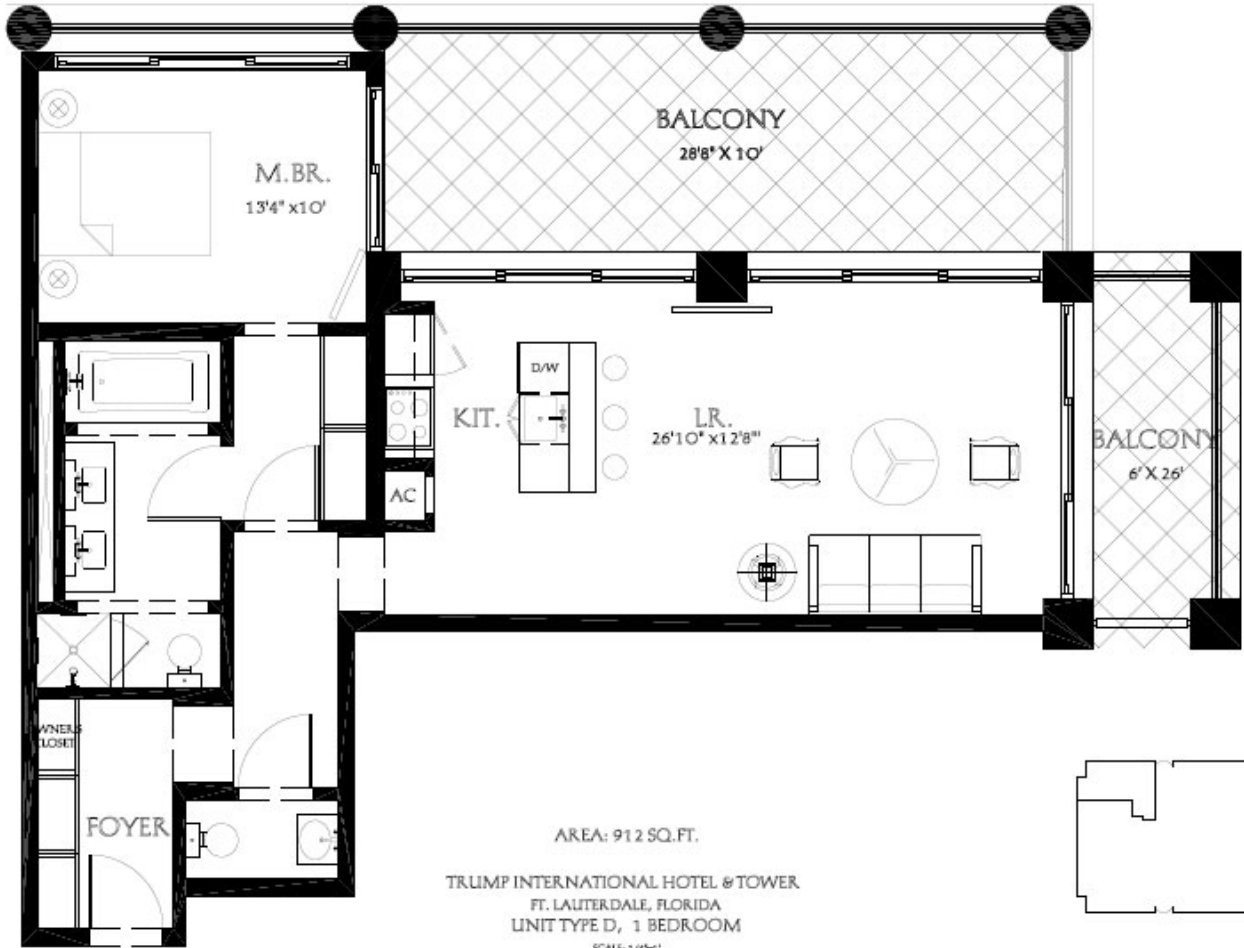

### Floor Plans

## Floor plan B

MICHAEL GRAVES ARCHITECT

AREA: 518 SQ. FT.

TRUMP INTERNATIONAL HOTEL & TOWER  
FT. LAUDERDALE, FLORIDA  
UNIT TYPE B, STUDIO  
SCALE: 1/4"=1'  
FEBRUARY 28, 2005

## 2<sup>nd</sup> Floor plan

MICHAEL GRAVES & ASSOCIATES

⊕  
SECOND FLOOR PLAN  
TRUMP INTERNATIONAL HOTEL & TOWER  
FORT LAUDERDALE, FLORIDA  
29 FEBRUARY 2007  
1/32" = 1'-0"

Floor plan D

MICHAEL GRAVES ARCHITECT

### Floor plan D Ground floor